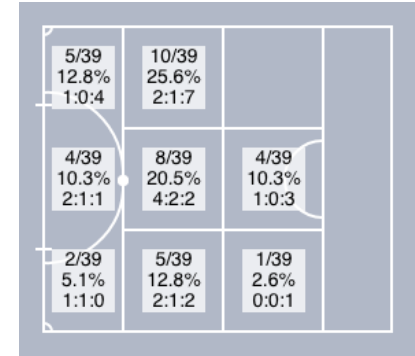

## BOX SCORE

Minas

Atleta	Min.	+/-	ATAQUE											DEFESA						
			Gols	Chutes				Prec.	Efic.	10M	PK	Ass.	Erros			Des.	Interc.	Faltas	Disciplina	
				Total	No gol	Fora	Int.						PE + Er	F. Rec.	CA				CV	
#1 Anderson	40:00	+1	0	2	0/2	2	1	0.0%	50.0%	0/0	0/0	0	14+0 (14)	0	1	4	0	0	0	
#2 Gustavo	30:48	0	0	3	1/3	2	1	50.0%	66.7%	0/0	0/0	0	7+2 (9)	0	0	1	0	0	0	
#3 Lucas	04:43	0	0	0	0/0	0	0	0.0%	0.0%	0/0	0/0	0	0+0 (0)	0	0	0	0	0	0	
#6 Gaúcho	03:03	0	0	1	0/1	1	0	0.0%	100.0%	0/0	0/0	0	0+1 (1)	1	0	2	1	1	0	
#7 Dudu	22:59	+1	0	2	1/2	1	1	100.0%	50.0%	0/0	0/0	0	0+4 (4)	0	0	1	0	0	0	
#8 Ferro	30:03	0	0	3	1/3	2	0	33.3%	100.0%	0/0	0/0	0	5+3 (8)	1	3	4	1	1	0	
#10 Luis	07:32	0	0	3	2/3	1	1	100.0%	66.7%	0/0	0/0	0	9+2 (11)	0	6	12	0	0	0	
#13 Lion	11:04	0	0	0	0/0	0	0	0.0%	0.0%	0/0	0/0	0	5+2 (7)	2	1	1	1	0	0	
#14 Maico	09:10	0	0	2	1/2	1	0	50.0%	100.0%	0/0	0/0	0	0+3 (3)	0	2	1	3	1	0	
#15 Renatinho	--:--	0	0	0	0/0	0	0	0.0%	0.0%	0/0	0/0	0	1+3 (4)	0	2	3	0	0	0	
#17 Vitor	26:08	+1	0	2	2/2	0	0	100.0%	100.0%	0/0	0/0	1	6+1 (7)	0	5	3	0	0	0	
#33 João Pedro	33:39	0	0	3	1/3	2	0	33.3%	100.0%	0/0	0/0	0	3+2 (5)	0	1	7	0	0	0	
#93 Henrique	06:43	+1	0	0	0/0	0	0	0.0%	0.0%	0/0	0/0	0	2+1 (3)	1	1	3	0	0	0	
#96 Josué	28:09	+1	1	3	1/3	2	1	50.0%	66.7%	0/0	0/0	0	4+1 (5)	0	4	4	0	0	0	

Atleta

Min.

+/-

Defesas

Gols Sofridos

Atleta	Min.	+/-	Defesas	Gols Sofridos
#1 Anderson	40:00	+1	13	0
#3 Lucas	04:43	0	0	0

Blumenau

DISTRIBUIÇÃO DE CHUTES

CHUTES AO LONGO DO TEMPO

DIST. ESPACIAL DE CHUTES

GOLS

MAPA DE CALOR DE CHUTES NO GOL

MAPA DE CALOR DE CHUTES PARA FORA

Blumenau

CHUTES TENTADOS

Blumenau